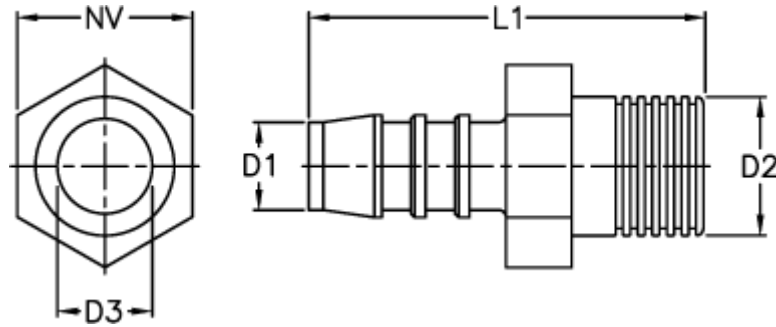

Article number: 027108914019

Description: Norma hose coupling GES 19 / R3/4

## Measures

---

D1 = 19  
D2 = R3/4  
D3 = 15.0  
L1 = 58.0  
NV = 27